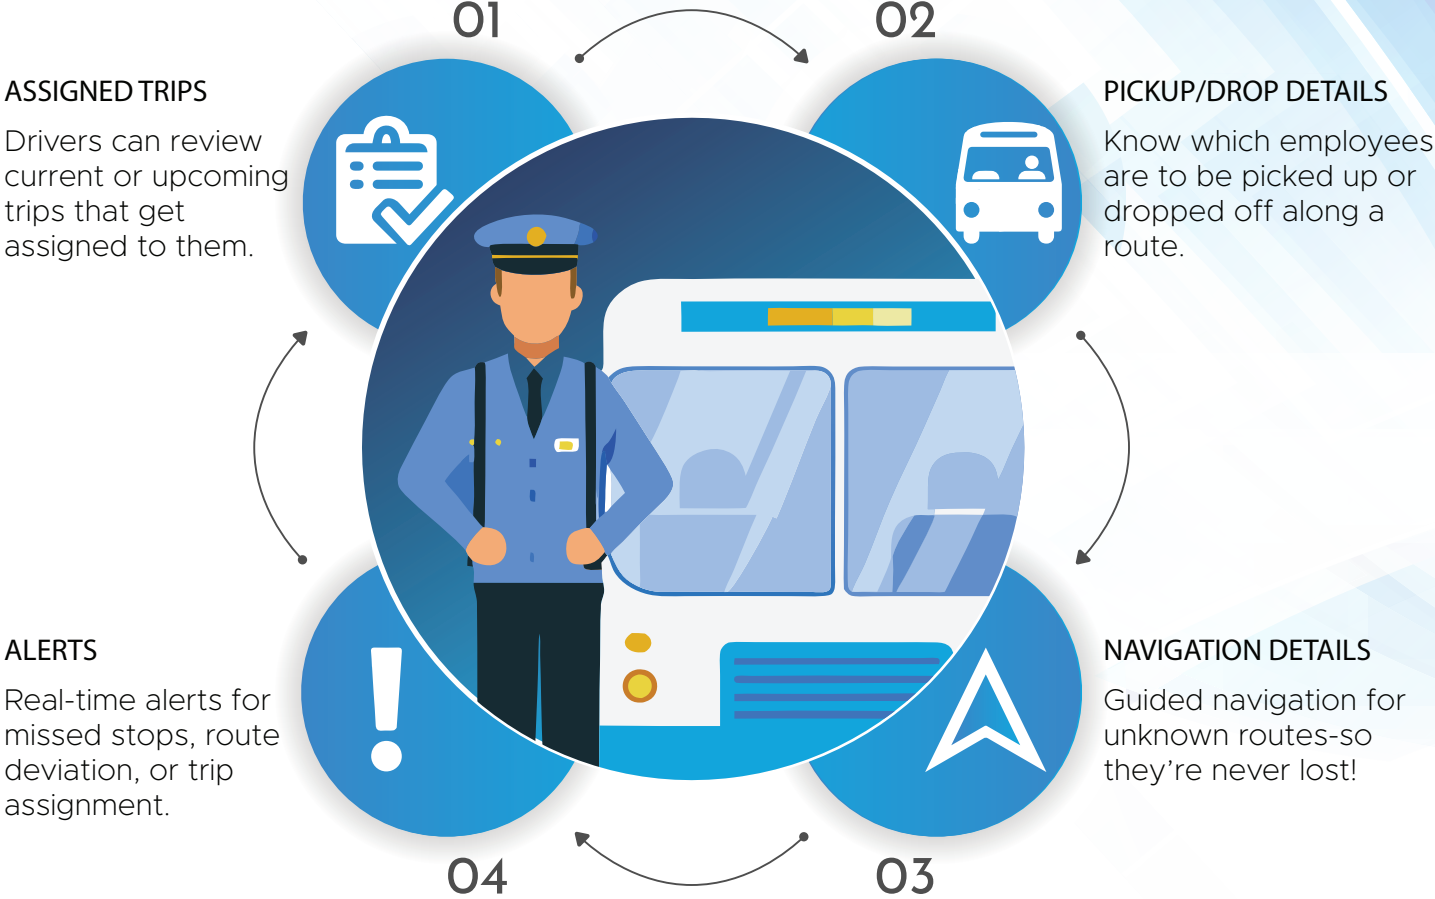

ROSTER DRIVER APP FEATURES

Taking care of your drivers is quintessential to smooth employee transfers.

Here's how you can make it easy for your drivers: