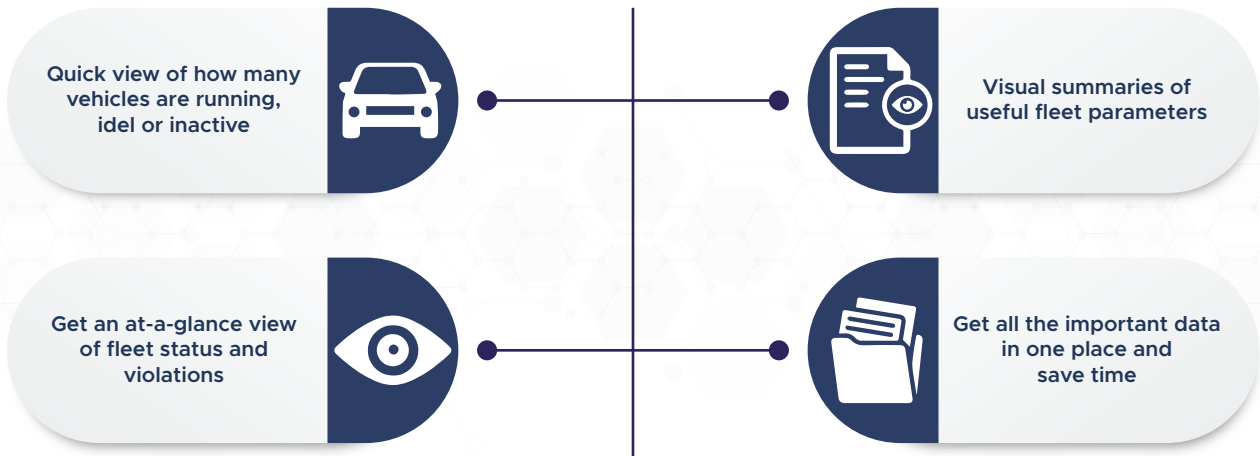

YOUR DATA, YOUR WAY

With a completely customizable dashboard, the app enables fleet managers to swiftly access the data that matters most, making fleet tracking and management simple and efficient.

NEVER MISS A BEAT WITH REPORTS AND ALERTS

Detailed reports and real-time alerts keep fleet managers constantly updated, making sure they're always aware of what's happening with their fleet.