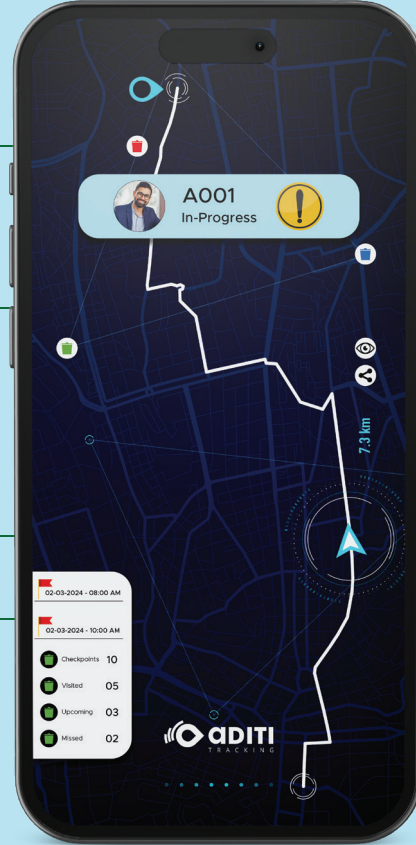

Live Tracking

Explore a whole new level of tracking, beyond the ordinary!

Staying updated on waste collection tasks is crucial, and we know you want insights into your team's and fleet's performance. That's why we've streamlined it all onto a single screen! Check out what our live-tracking screen can do for you:

Red, Blue & Green dustbin icons indicate missed, in-progress & completed jobs

See the timing and type of alert occurrences along the route

Stay updated with live vehicle status and location. You can also playback past collection routes

Review the time of collection. Compare permissible halt times with actual ones

OUR FEATURES

Instant Messaging

Easy Navigation

Insights Dashboard

Leverage Real - Time Data

Real - Time Data Analytics

Increased Productivity