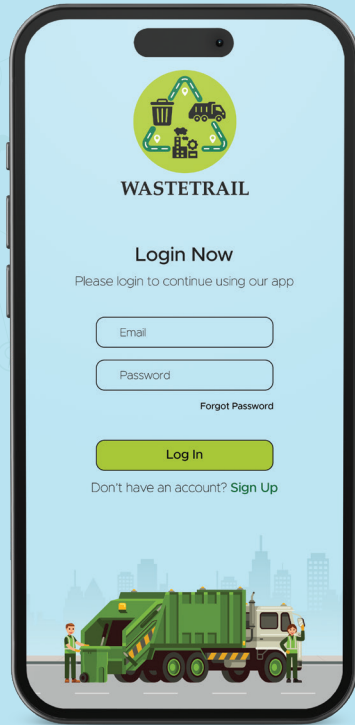

## TRACK DAILY COLLECTIONS AND GET REAL-TIME WORK HOUR INSIGHTS

Easily spot missed points and monitor trip completion without alerts.

# ONE-STOP DASHBOARD

## Access to everything you'll ever need!

Stay on top of daily collections and monitor work hours as they happen. Instantly notice when your team skips important points and see how many trips they complete without any issues.